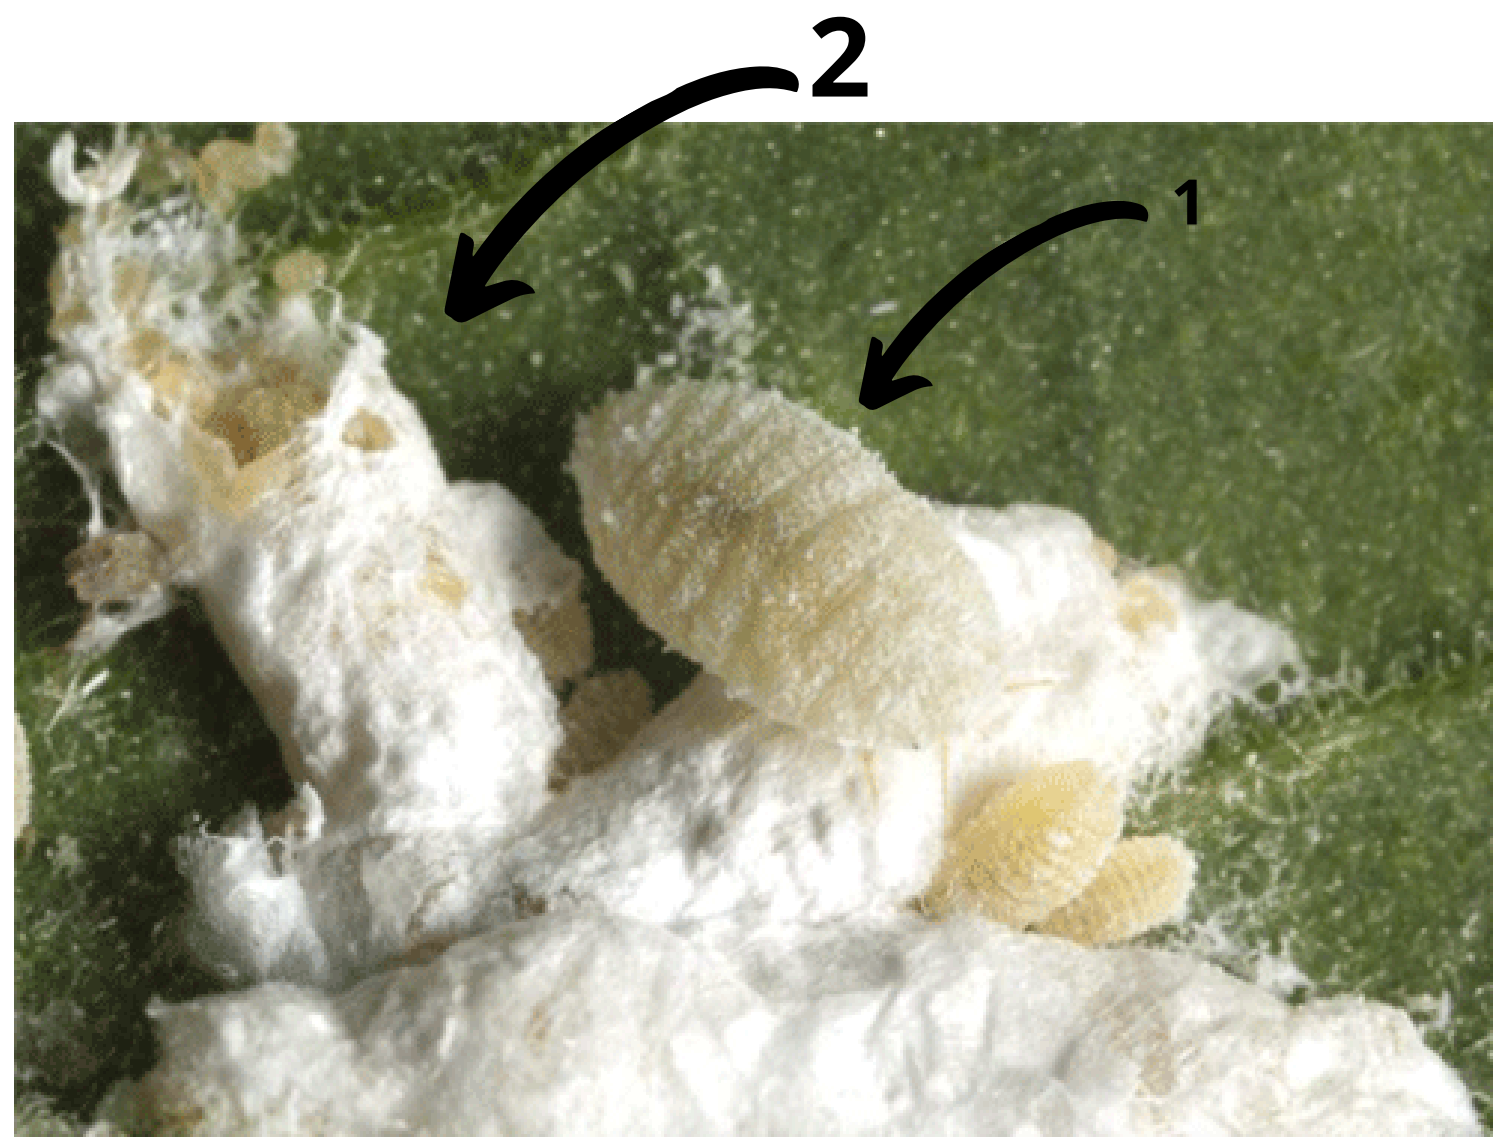

### What does *P. peruvianus* look like?

- 1) Elongate, oval, covered in white wax.
- 2) Usually cover the underside of leaves.
- 3) Size 3 mm.

### Impacts:

Polyphagous pest that affects a number of plants. Severe infestations may cause necrosis of the leaves, defoliation and die back. It causes significant damage to ornamental bougainvillea plants (their main host) and crop plants in glasshouses.

Photo by: Malumphy and Eyre (2015) *Phenacoccus peruvianus* Plant Pest Factsheet (DEFRA)

Photo by: Malumphy and Eyre (2015) *Phenacoccus peruvianus* Plant Pest Factsheet (DEFRA)

Need more info?

Have you seen it?